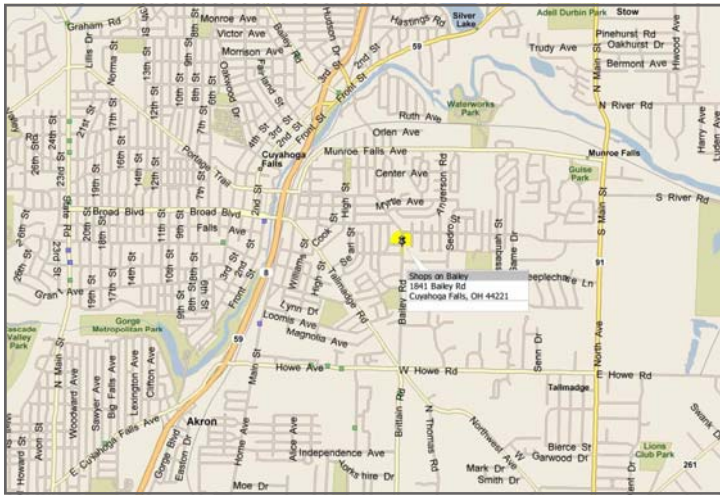

Shops on Bailey - New Construction For Lease

1841 Bailey Road, Cuyahoga Falls, Ohio

Property Features

- ▣ 1,700 - 12,000 Sq. Ft. Available
- ▣ Generous Build-out Package Included in Rent
- ▣ Flexible Layouts
- ▣ 14,516 - Population within 1 Mile
- ▣ 83,027 - Population within 3 Miles
- ▣ Neighbors Include Rite Aid, Family Video and First Merit Bank