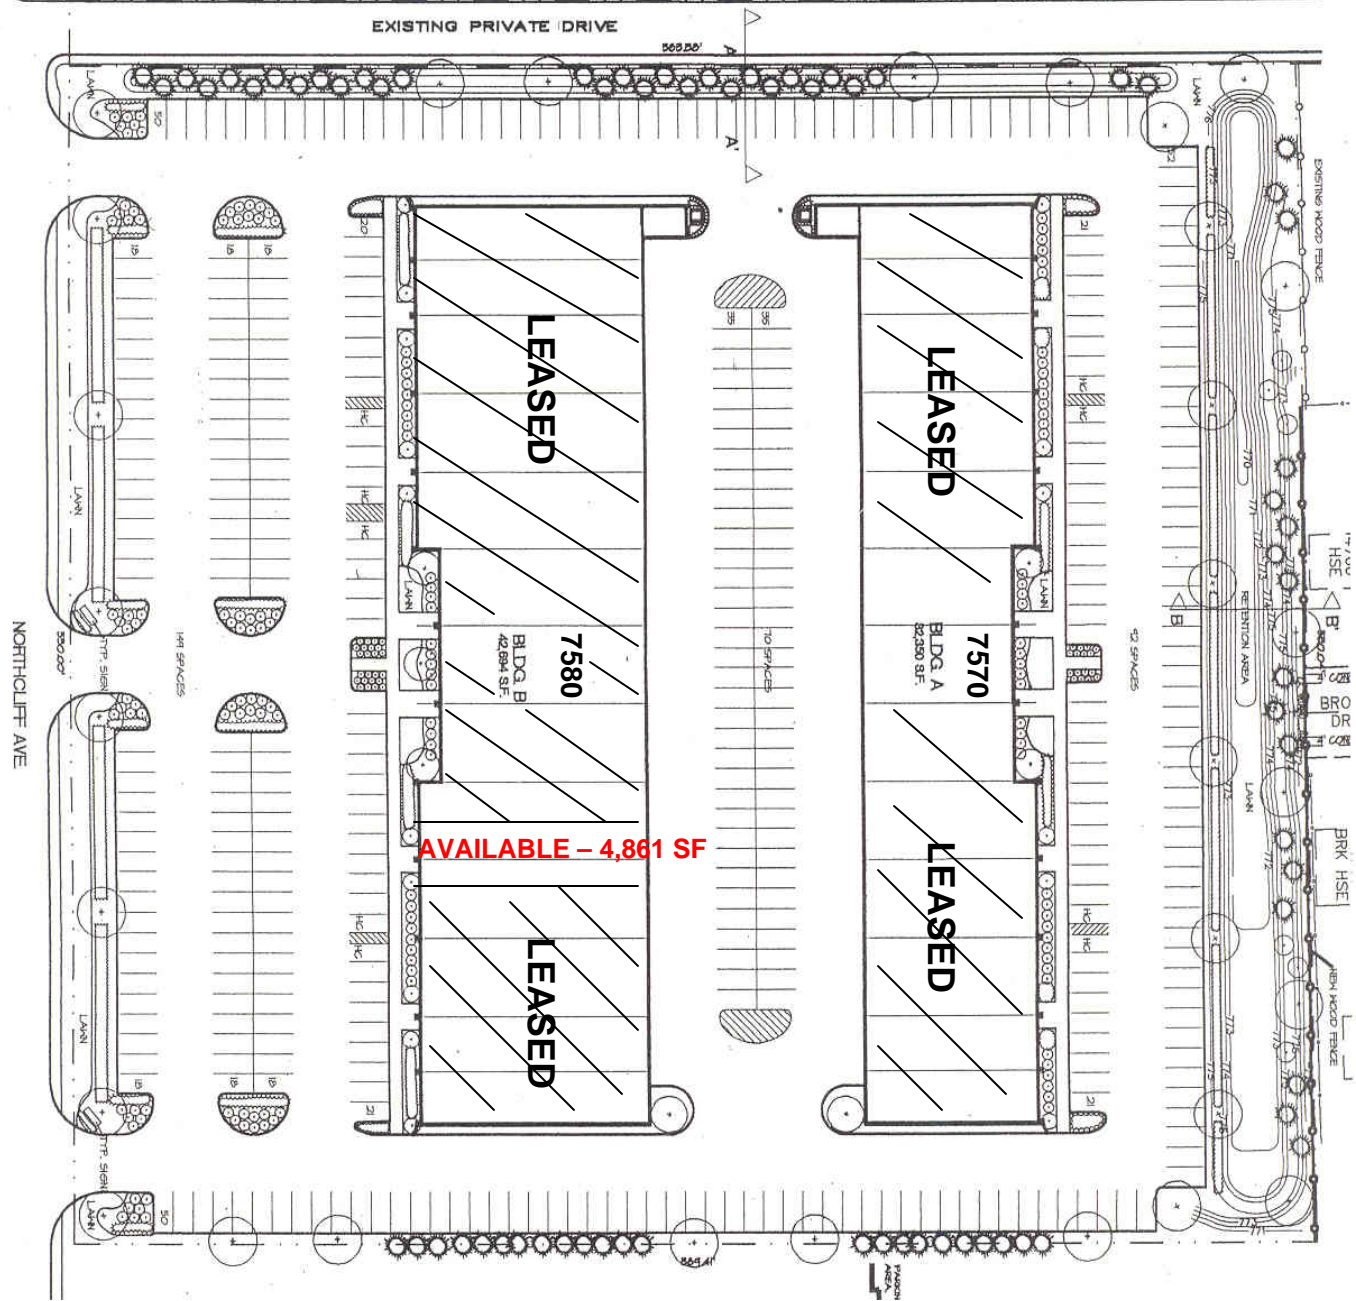

Brooklyn Corporate Center – Brooklyn, Ohio

Alan R. Daus and Associates – 216-831-3310

AVAILABLE - 4,861 SF